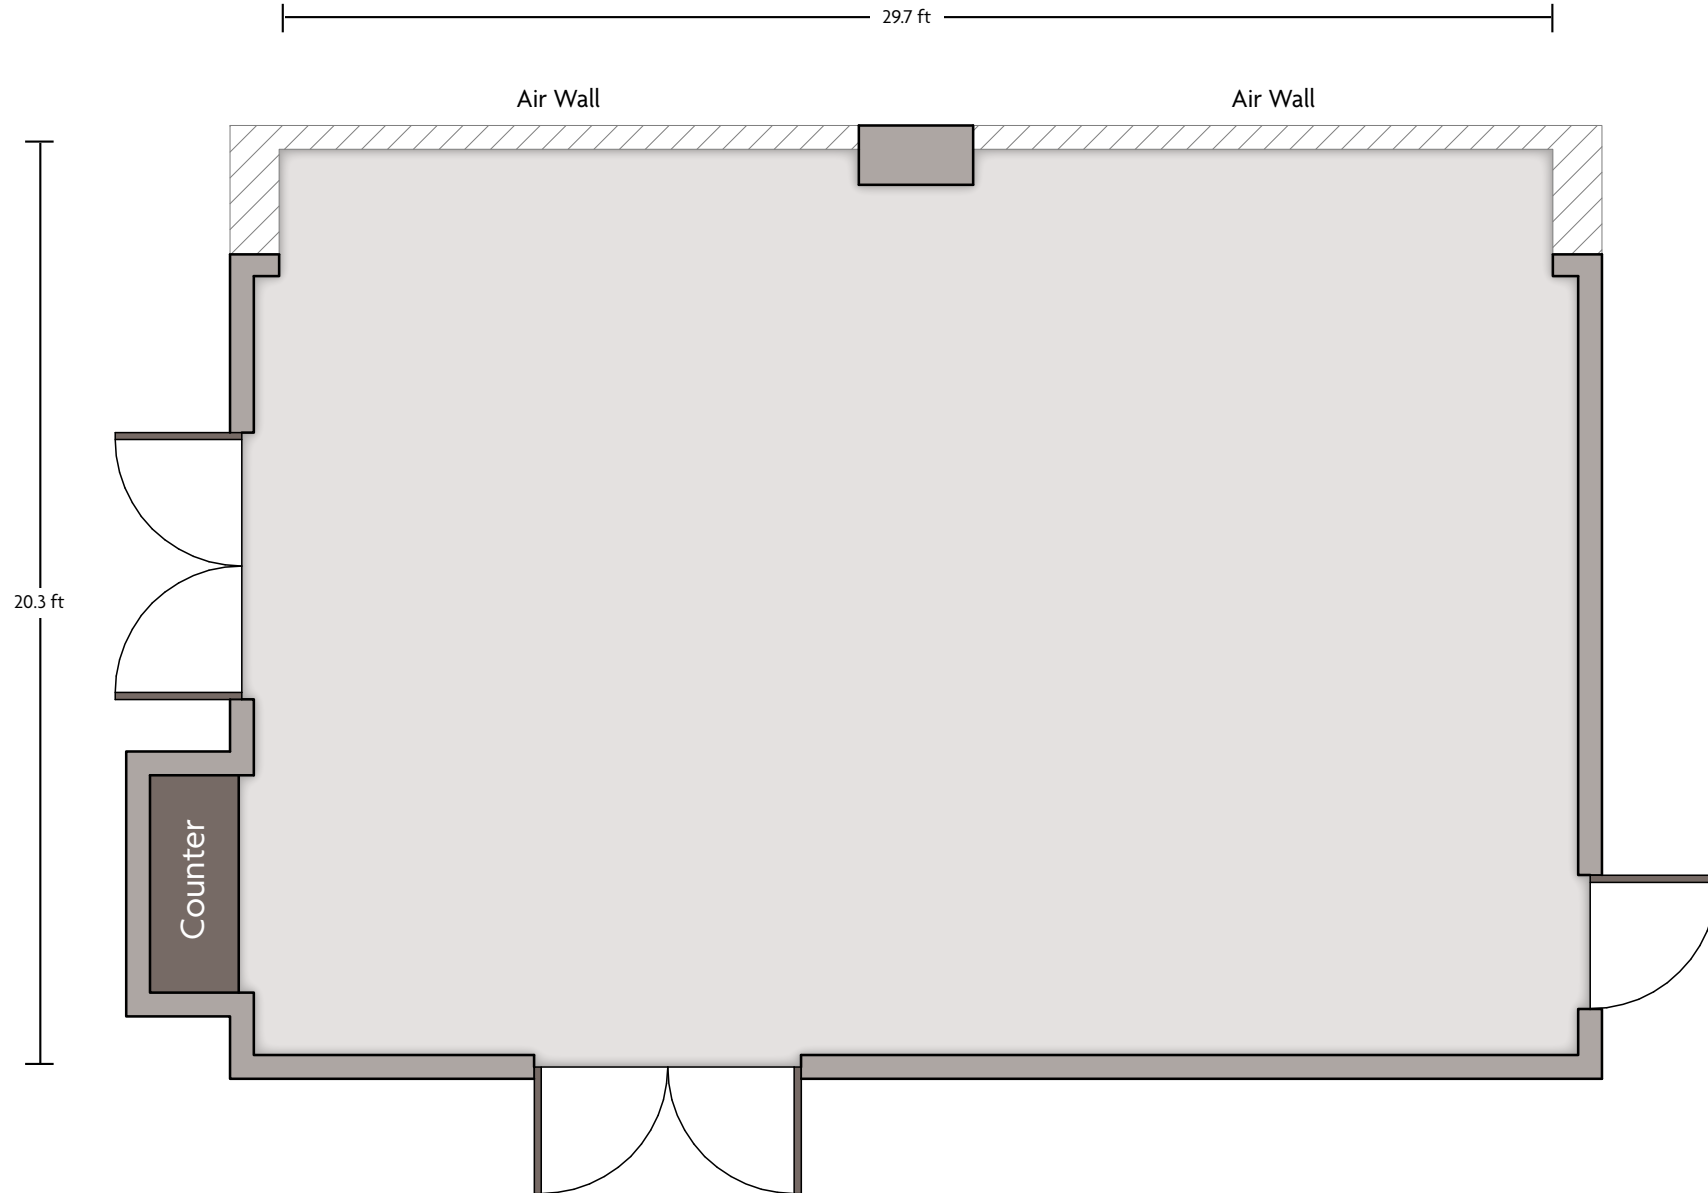

LENGTH: 26.5 Ft.    WIDTH: 21.7 Ft.    HEIGHT: 8 Ft.    TOTAL SQUARE FEET: 631 Sq Ft    MAXIMUM CAPACITY: 60    POWER OUTLETS: 8

LENGTH: 28.3 Ft.    WIDTH: 21.6 Ft.    HEIGHT: 8 Ft.    TOTAL SQUARE FEET: 613 Sq Ft    MAXIMUM CAPACITY: 50    POWER OUTLETS: 9

# Crowne Plaza® Houston Galleria Area - Executive Boardroom

LENGTH: 30.1 Ft.    WIDTH: 17 Ft.    HEIGHT: 8 Ft.    TOTAL SQUARE FEET: 592 Sq Ft    MAXIMUM CAPACITY: 12    POWER OUTLETS: 6

7611 Katy Freeway | Houston, TX 77024 | 713.680.2222

# Crowne Plaza® Houston Galleria Area - Laurel Ballroom A

LENGTH: 29.7 Ft.    WIDTH: 20.3 Ft.    HEIGHT: 9.7 Ft.    TOTAL SQUARE FEET: 603 Sq Ft    MAXIMUM CAPACITY: 60    POWER OUTLETS: 6

7611 Katy Freeway | Houston, TX 77024 | 713.680.2222

\*Multiple layout options available for this space.

LENGTH: 26.6 Ft.    WIDTH: 21.4 Ft.    HEIGHT: 8 Ft.    TOTAL SQUARE FEET: 590 Sq Ft    MAXIMUM CAPACITY: 60    POWER OUTLETS: 8

LENGTH: 25.4 Ft.    WIDTH: 21.6 Ft.    HEIGHT: 8 Ft.    TOTAL SQUARE FEET: 519 Sq Ft    MAXIMUM CAPACITY: 50    POWER OUTLETS: 8