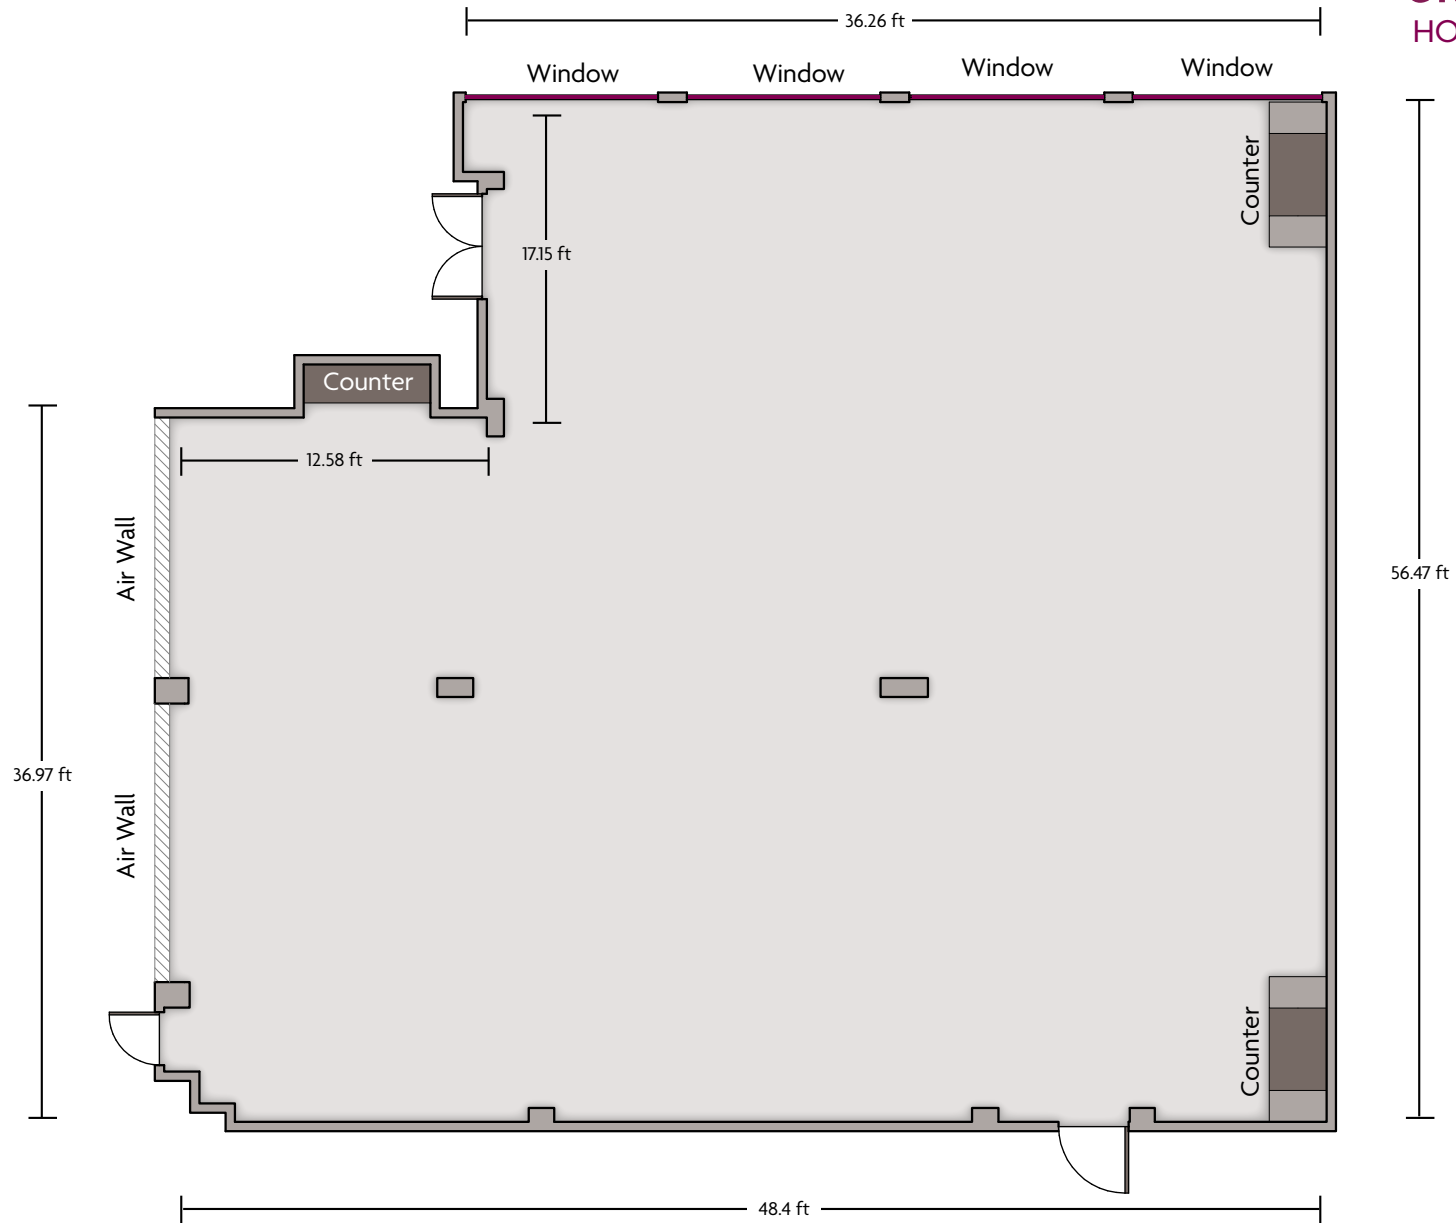

# Crowne Plaza® Houston Galleria Area - Executive Boardroom

LENGTH: 30.1 Ft.    WIDTH: 17 Ft.    HEIGHT: 8 Ft.    TOTAL SQUARE FEET: 592 Sq Ft    MAXIMUM CAPACITY: 12    POWER OUTLETS: 6

7611 Katy Freeway | Houston, TX 77024 | 713.680.2222

# Crowne Plaza® Houston Galleria Area - Laurel Ballroom A

LENGTH: 29.7 Ft.    WIDTH: 20.3 Ft.    HEIGHT: 9.7 Ft.    TOTAL SQUARE FEET: 603 Sq Ft    MAXIMUM CAPACITY: 60    POWER OUTLETS: 6

7611 Katy Freeway | Houston, TX 77024 | 713.680.2222

# Crowne Plaza® Houston Galleria Area - Laurel Ballroom B

LENGTH: 56.5 Ft. WIDTH: 48.4 Ft. HEIGHT: 10 Ft. TOTAL SQUARE FEET: 3392 Sq Ft MAXIMUM CAPACITY: 240 POWER OUTLETS: 15

7611 Katy Freeway | Houston, TX 77024 | 713.680.2222

\*Multiple layout options available for this space.

LENGTH: 26.6 Ft.    WIDTH: 21.4 Ft.    HEIGHT: 8 Ft.    TOTAL SQUARE FEET: 590 Sq Ft    MAXIMUM CAPACITY: 60    POWER OUTLETS: 8

LENGTH: 25.4 Ft.    WIDTH: 21.6 Ft.    HEIGHT: 8 Ft.    TOTAL SQUARE FEET: 519 Sq Ft    MAXIMUM CAPACITY: 50    POWER OUTLETS: 8