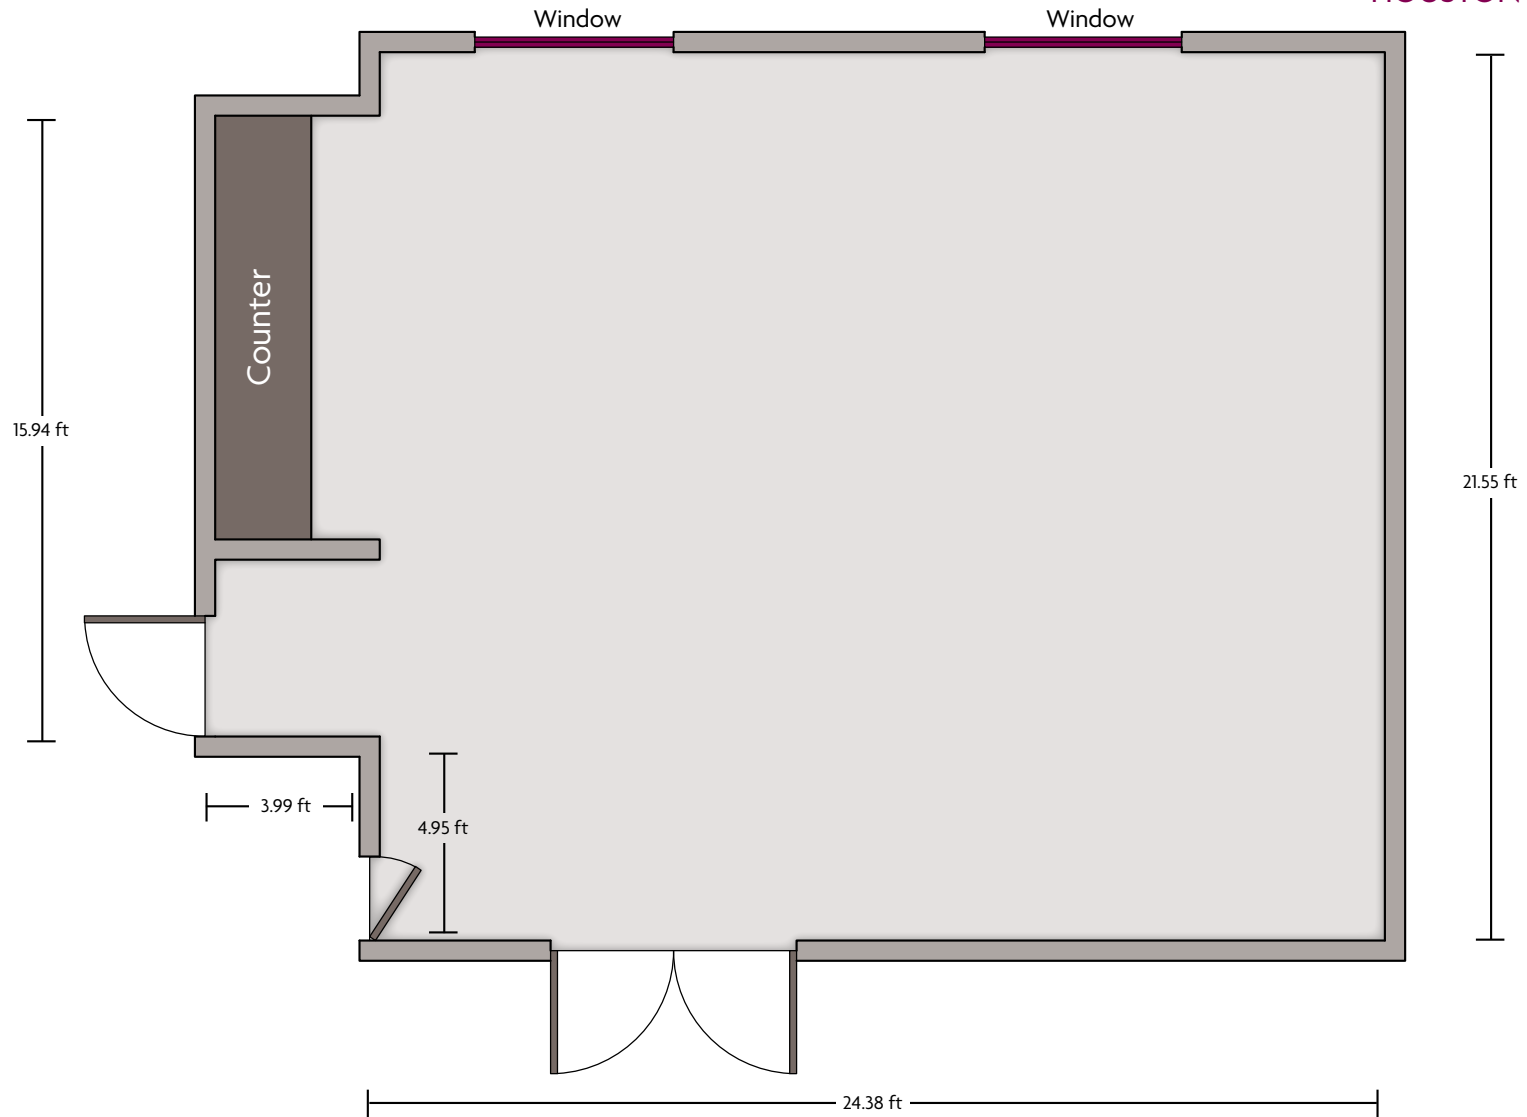

LENGTH: 26.5 Ft.    WIDTH: 21.7 Ft.    HEIGHT: 8 Ft.    TOTAL SQUARE FEET: 631 Sq Ft    MAXIMUM CAPACITY: 60    POWER OUTLETS: 8

LENGTH: 28.3 Ft.    WIDTH: 21.6 Ft.    HEIGHT: 8 Ft.    TOTAL SQUARE FEET: 613 Sq Ft    MAXIMUM CAPACITY: 50    POWER OUTLETS: 9

# Crowne Plaza® Houston Galleria Area - Executive Boardroom

LENGTH: 30.1 Ft.    WIDTH: 17 Ft.    HEIGHT: 8 Ft.    TOTAL SQUARE FEET: 592 Sq Ft    MAXIMUM CAPACITY: 12    POWER OUTLETS: 6

7611 Katy Freeway | Houston, TX 77024 | 713.680.2222

# Crowne Plaza® Houston Galleria Area - Laurel Ballroom A

LENGTH: 29.7 Ft.    WIDTH: 20.3 Ft.    HEIGHT: 9.7 Ft.    TOTAL SQUARE FEET: 603 Sq Ft    MAXIMUM CAPACITY: 60    POWER OUTLETS: 6

7611 Katy Freeway | Houston, TX 77024 | 713.680.2222

\*Multiple layout options available for this space.

LENGTH: 26.6 Ft.    WIDTH: 21.4 Ft.    HEIGHT: 8 Ft.    TOTAL SQUARE FEET: 590 Sq Ft    MAXIMUM CAPACITY: 60    POWER OUTLETS: 8

LENGTH: 25.4 Ft.    WIDTH: 21.6 Ft.    HEIGHT: 8 Ft.    TOTAL SQUARE FEET: 519 Sq Ft    MAXIMUM CAPACITY: 50    POWER OUTLETS: 8