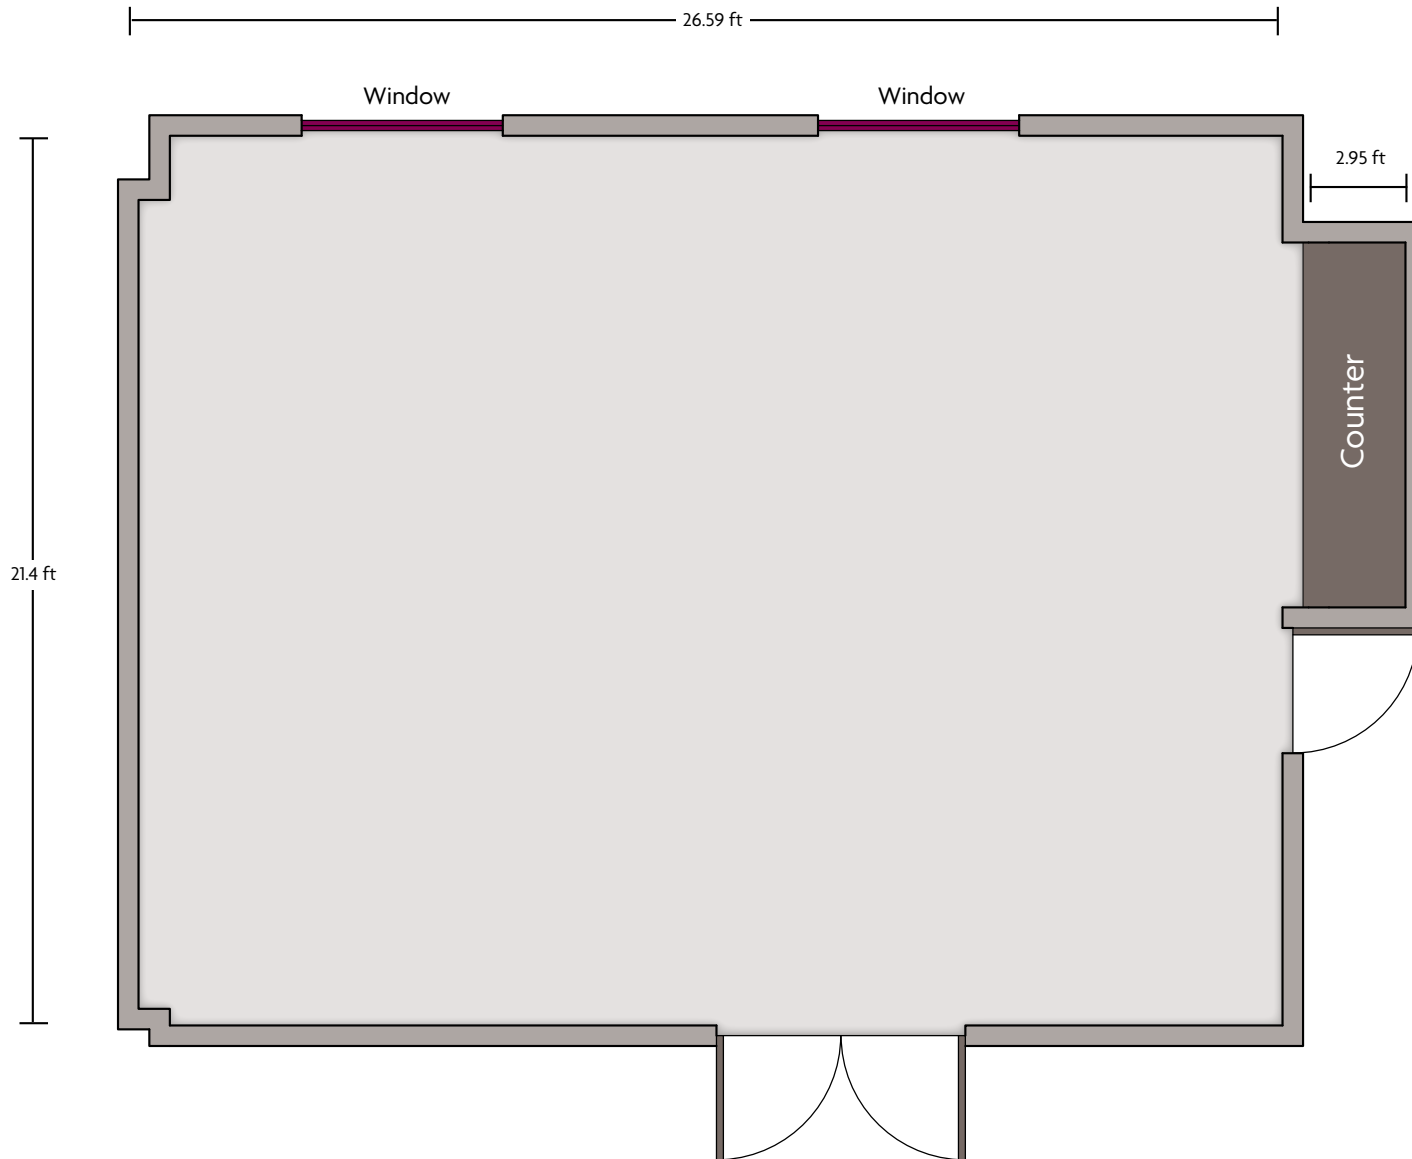

# Crowne Plaza® Houston Galleria Area - Laurel Ballroom A

LENGTH: 29.7 Ft.    WIDTH: 20.3 Ft.    HEIGHT: 9.7 Ft.    TOTAL SQUARE FEET: 603 Sq Ft    MAXIMUM CAPACITY: 60    POWER OUTLETS: 6

7611 Katy Freeway | Houston, TX 77024 | 713.680.2222

\*Multiple layout options available for this space.

# Crowne Plaza® Houston Galleria Area - Laurel Ballroom B

LENGTH: 56.5 Ft. WIDTH: 48.4 Ft. HEIGHT: 10 Ft. TOTAL SQUARE FEET: 3392 Sq Ft MAXIMUM CAPACITY: 240 POWER OUTLETS: 15

7611 Katy Freeway | Houston, TX 77024 | 713.680.2222

\*Multiple layout options available for this space.

LENGTH: 26.6 Ft.    WIDTH: 21.4 Ft.    HEIGHT: 8 Ft.    TOTAL SQUARE FEET: 590 Sq Ft    MAXIMUM CAPACITY: 60    POWER OUTLETS: 8

LENGTH: 25.4 Ft.    WIDTH: 21.6 Ft.    HEIGHT: 8 Ft.    TOTAL SQUARE FEET: 519 Sq Ft    MAXIMUM CAPACITY: 50    POWER OUTLETS: 8