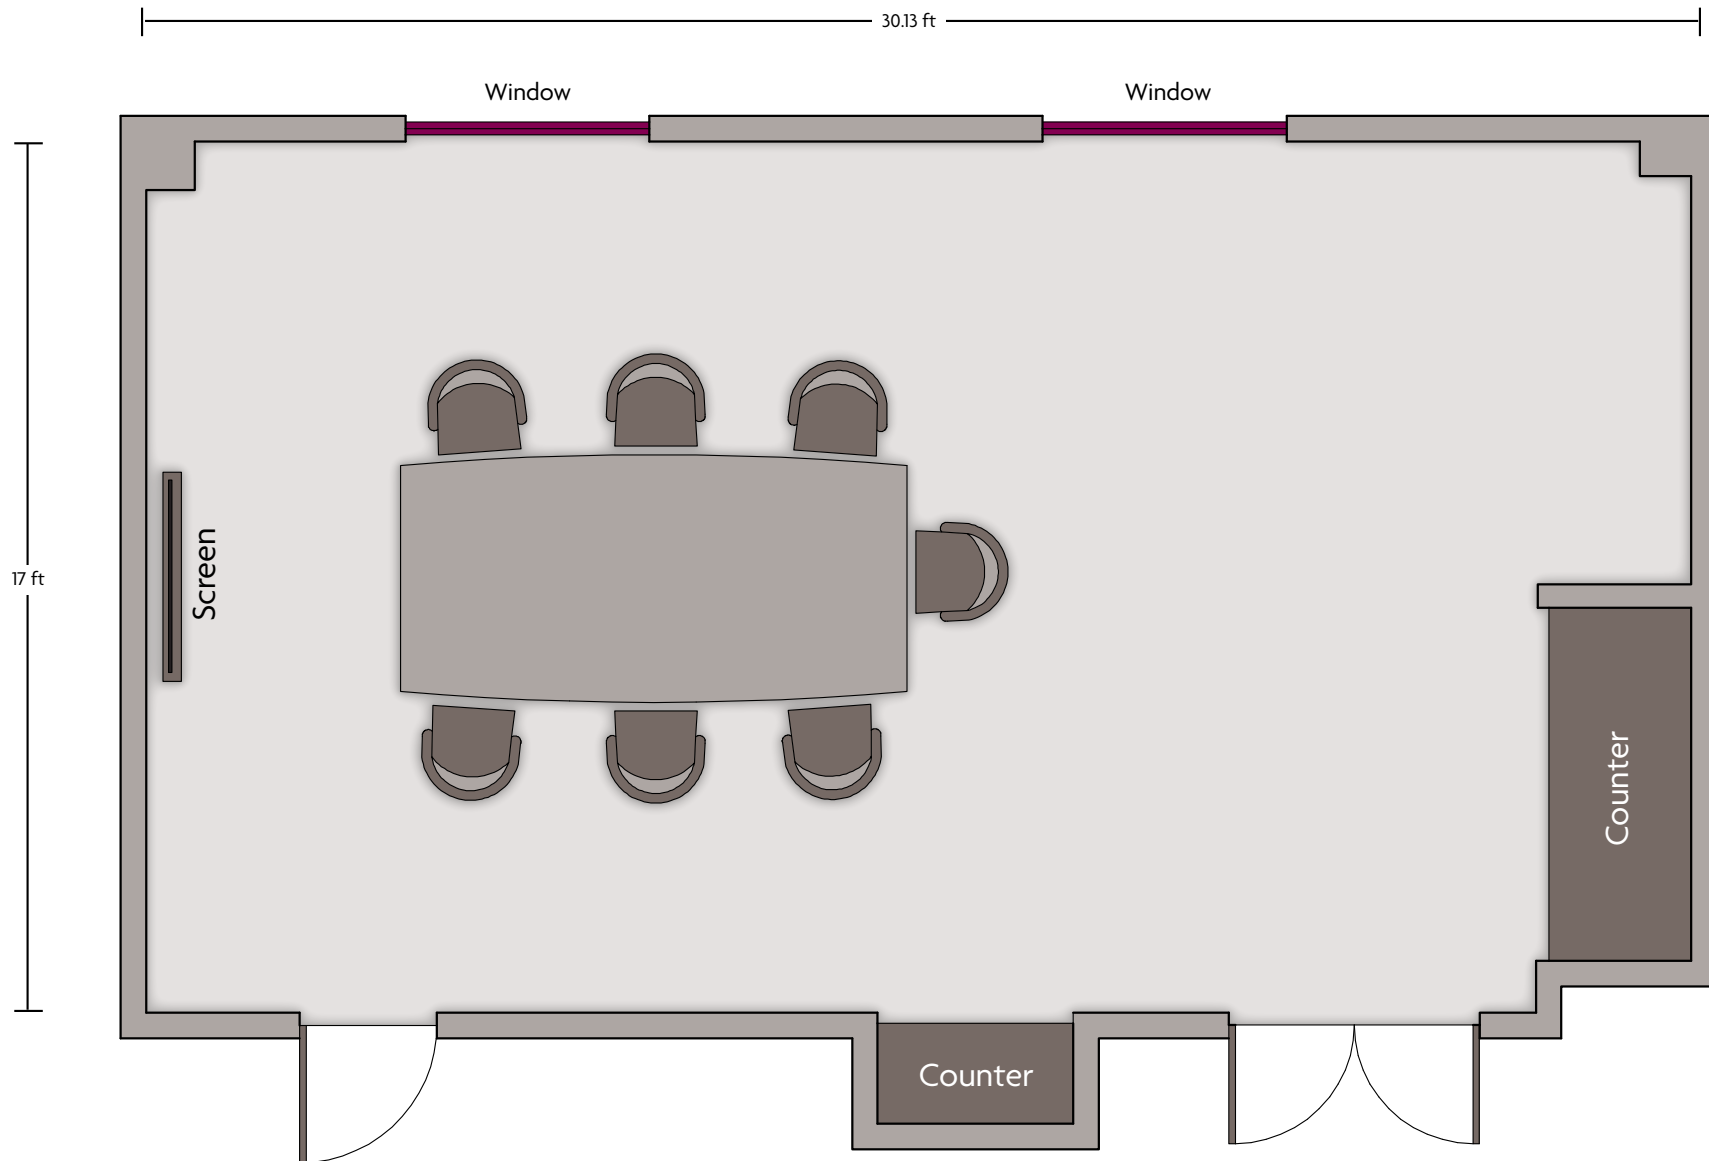

LENGTH: 26.5 Ft.    WIDTH: 21.7 Ft.    HEIGHT: 8 Ft.    TOTAL SQUARE FEET: 631 Sq Ft    MAXIMUM CAPACITY: 60    POWER OUTLETS: 8

LENGTH: 28.3 Ft.    WIDTH: 21.6 Ft.    HEIGHT: 8 Ft.    TOTAL SQUARE FEET: 613 Sq Ft    MAXIMUM CAPACITY: 50    POWER OUTLETS: 9

# Crowne Plaza® Houston Galleria Area - Executive Boardroom

LENGTH: 30.1 Ft.    WIDTH: 17 Ft.    HEIGHT: 8 Ft.    TOTAL SQUARE FEET: 592 Sq Ft    MAXIMUM CAPACITY: 12    POWER OUTLETS: 6

7611 Katy Freeway | Houston, TX 77024 | 713.680.2222

# Crowne Plaza® Houston Galleria Area - Laurel Ballroom A

LENGTH: 29.7 Ft.    WIDTH: 20.3 Ft.    HEIGHT: 9.7 Ft.    TOTAL SQUARE FEET: 603 Sq Ft    MAXIMUM CAPACITY: 60    POWER OUTLETS: 6

7611 Katy Freeway | Houston, TX 77024 | 713.680.2222

# Crowne Plaza® Houston Galleria Area - Laurel Ballroom B

LENGTH: 56.5 Ft. WIDTH: 48.4 Ft. HEIGHT: 10 Ft. TOTAL SQUARE FEET: 3392 Sq Ft MAXIMUM CAPACITY: 240 POWER OUTLETS: 15

7611 Katy Freeway | Houston, TX 77024 | 713.680.2222