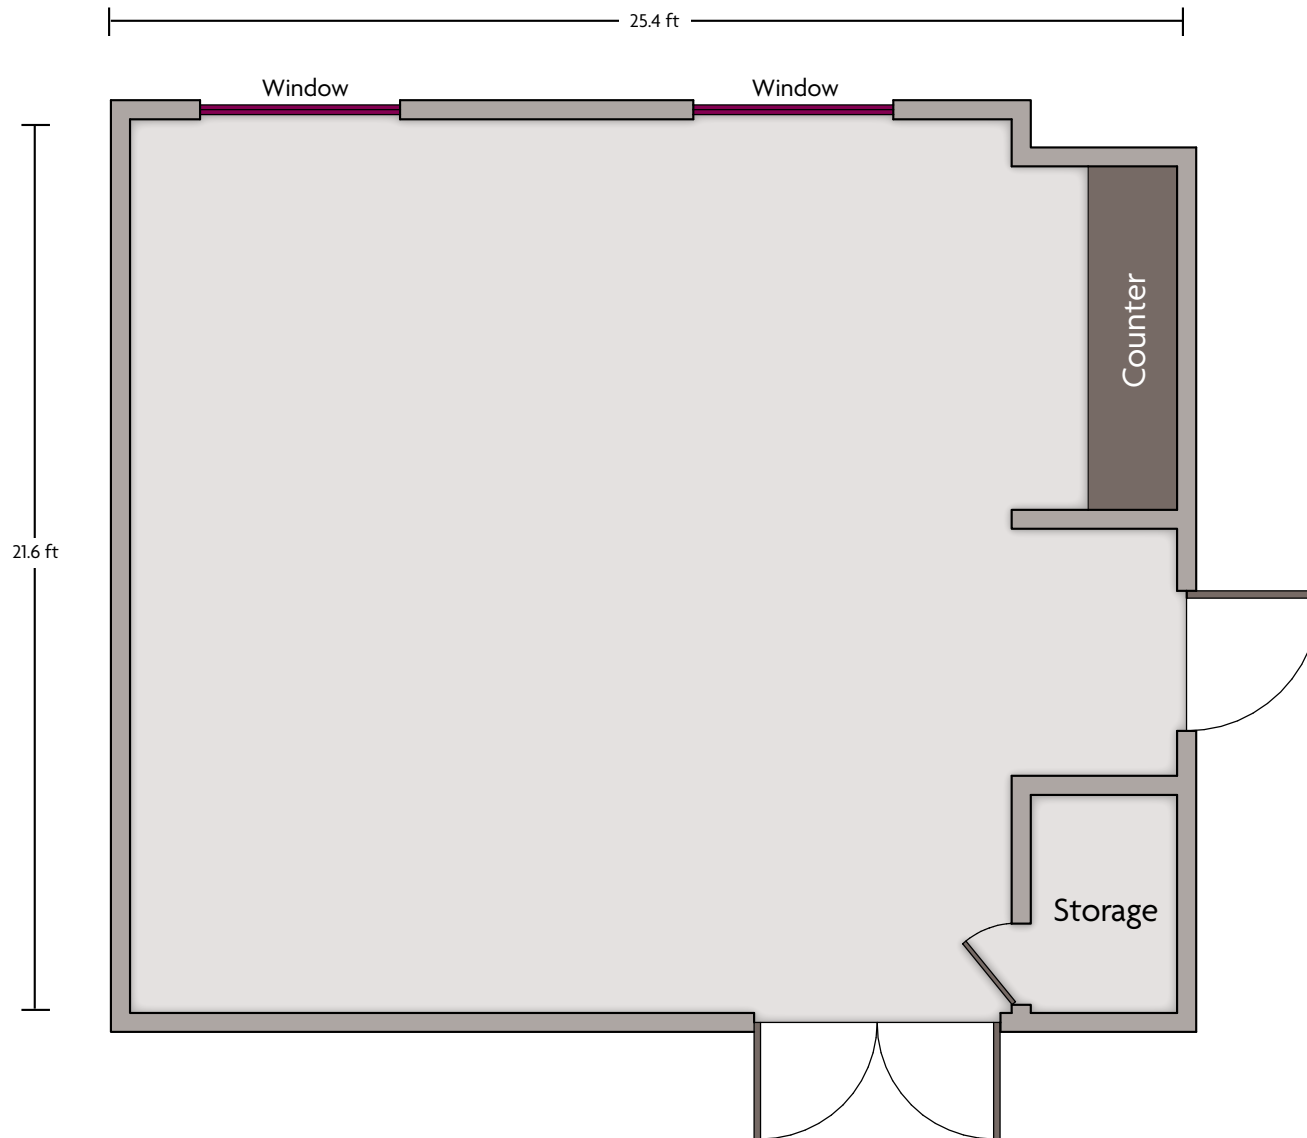

# Crowne Plaza® Houston Galleria Area - Laurel Ballroom A

LENGTH: 29.7 Ft.    WIDTH: 20.3 Ft.    HEIGHT: 9.7 Ft.    TOTAL SQUARE FEET: 603 Sq Ft    MAXIMUM CAPACITY: 60    POWER OUTLETS: 6

7611 Katy Freeway | Houston, TX 77024 | 713.680.2222

# Crowne Plaza® Houston Galleria Area - Laurel Ballroom B

LENGTH: 56.5 Ft. WIDTH: 48.4 Ft. HEIGHT: 10 Ft. TOTAL SQUARE FEET: 3392 Sq Ft MAXIMUM CAPACITY: 240 POWER OUTLETS: 15

7611 Katy Freeway | Houston, TX 77024 | 713.680.2222

\*Multiple layout options available for this space.

LENGTH: 26.6 Ft.    WIDTH: 21.4 Ft.    HEIGHT: 8 Ft.    TOTAL SQUARE FEET: 590 Sq Ft    MAXIMUM CAPACITY: 60    POWER OUTLETS: 8

LENGTH: 25.4 Ft.    WIDTH: 21.6 Ft.    HEIGHT: 8 Ft.    TOTAL SQUARE FEET: 519 Sq Ft    MAXIMUM CAPACITY: 50    POWER OUTLETS: 8

# Crowne Plaza® Houston Galleria Area - Sycamore Ballroom A

LENGTH: 29.5 Ft.    WIDTH: 26.7 Ft.    HEIGHT: 9.7 Ft.    TOTAL SQUARE FEET: 815 Sq Ft    MAXIMUM CAPACITY: 60    POWER OUTLETS: 6

7611 Katy Freeway | Houston, TX 77024 | 713.680.2222