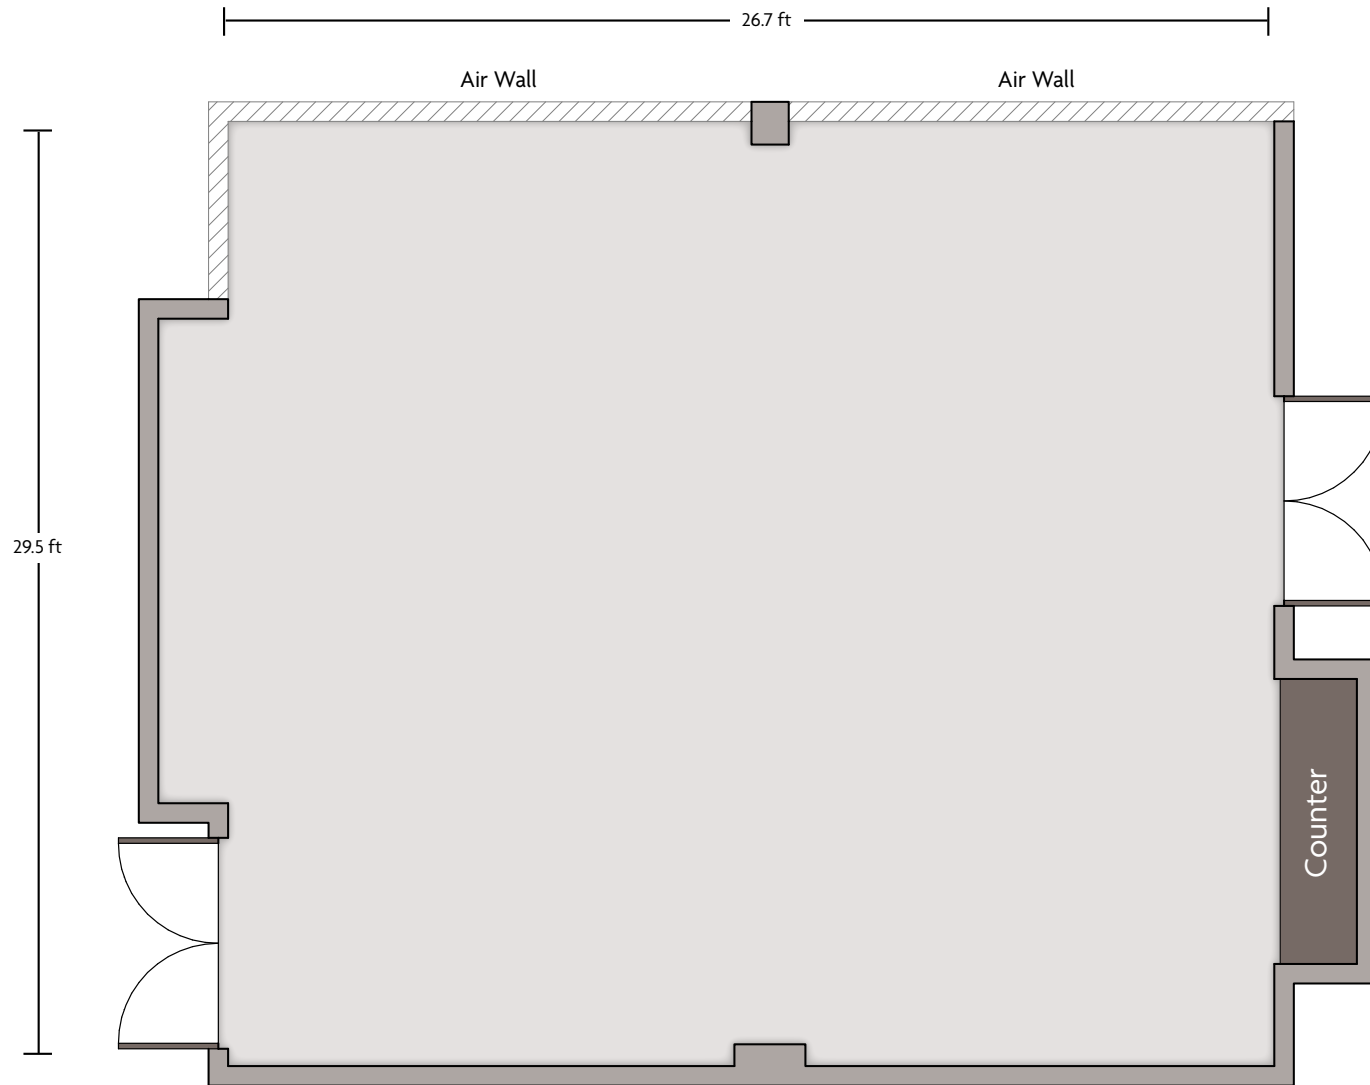

# Crowne Plaza® Houston Galleria Area - Laurel Ballroom B

LENGTH: 56.5 Ft. WIDTH: 48.4 Ft. HEIGHT: 10 Ft. TOTAL SQUARE FEET: 3392 Sq Ft MAXIMUM CAPACITY: 240 POWER OUTLETS: 15

7611 Katy Freeway | Houston, TX 77024 | 713.680.2222

\*Multiple layout options available for this space.

LENGTH: 26.6 Ft.    WIDTH: 21.4 Ft.    HEIGHT: 8 Ft.    TOTAL SQUARE FEET: 590 Sq Ft    MAXIMUM CAPACITY: 60    POWER OUTLETS: 8

LENGTH: 25.4 Ft.    WIDTH: 21.6 Ft.    HEIGHT: 8 Ft.    TOTAL SQUARE FEET: 519 Sq Ft    MAXIMUM CAPACITY: 50    POWER OUTLETS: 8

# Crowne Plaza® Houston Galleria Area - Sycamore Ballroom A

LENGTH: 29.5 Ft.    WIDTH: 26.7 Ft.    HEIGHT: 9.7 Ft.    TOTAL SQUARE FEET: 815 Sq Ft    MAXIMUM CAPACITY: 60    POWER OUTLETS: 6

7611 Katy Freeway | Houston, TX 77024 | 713.680.2222

# Crowne Plaza® Houston Galleria Area - Sycamore Ballroom B

LENGTH: 64.4 Ft. WIDTH: 57.7 Ft. HEIGHT: 10 Ft. TOTAL SQUARE FEET: 3414 Sq Ft MAXIMUM CAPACITY: 340 POWER OUTLETS: 14

7611 Katy Freeway | Houston, TX 77024 | 713.680.2222