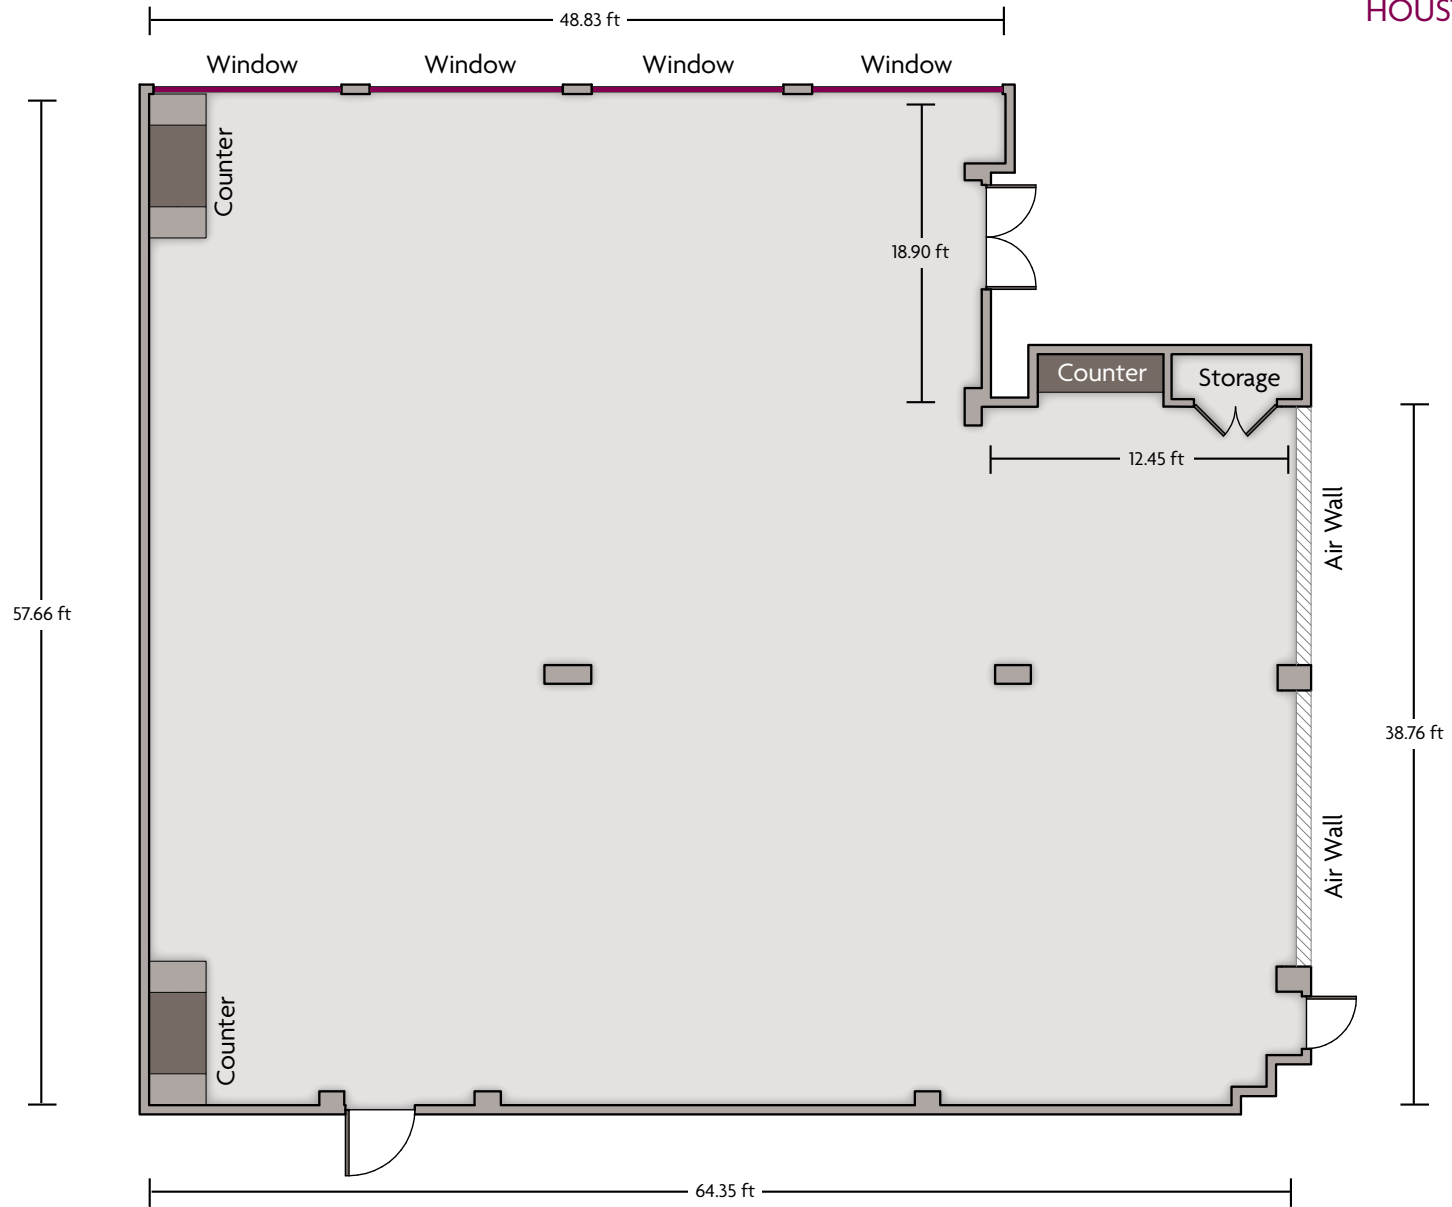

\*Multiple layout options available for this space.

LENGTH: 26.6 Ft.    WIDTH: 21.4 Ft.    HEIGHT: 8 Ft.    TOTAL SQUARE FEET: 590 Sq Ft    MAXIMUM CAPACITY: 60    POWER OUTLETS: 8

LENGTH: 25.4 Ft.    WIDTH: 21.6 Ft.    HEIGHT: 8 Ft.    TOTAL SQUARE FEET: 519 Sq Ft    MAXIMUM CAPACITY: 50    POWER OUTLETS: 8

# Crowne Plaza® Houston Galleria Area - Sycamore Ballroom A

LENGTH: 29.5 Ft.    WIDTH: 26.7 Ft.    HEIGHT: 9.7 Ft.    TOTAL SQUARE FEET: 815 Sq Ft    MAXIMUM CAPACITY: 60    POWER OUTLETS: 6

7611 Katy Freeway | Houston, TX 77024 | 713.680.2222

\*Multiple layout options available for this space.

# Crowne Plaza® Houston Galleria Area - Sycamore Ballroom B

LENGTH: 64.4 Ft. WIDTH: 57.7 Ft. HEIGHT: 10 Ft. TOTAL SQUARE FEET: 3414 Sq Ft MAXIMUM CAPACITY: 340 POWER OUTLETS: 14

7611 Katy Freeway | Houston, TX 77024 | 713.680.2222